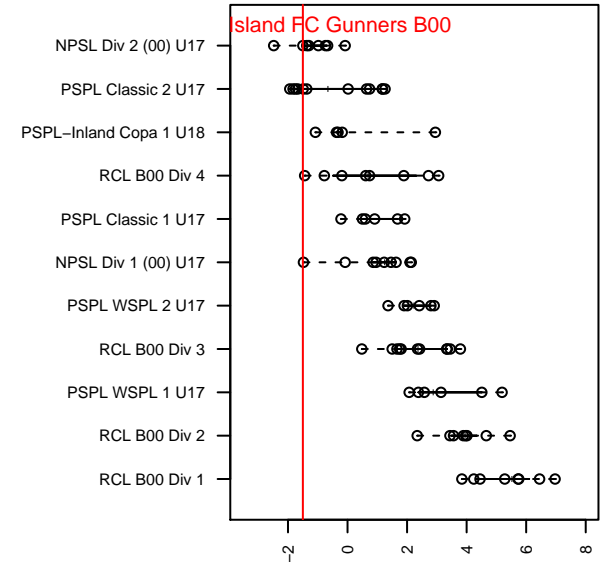

**attack and defense rating
relative to others at age
and all opponents in last 13 months**