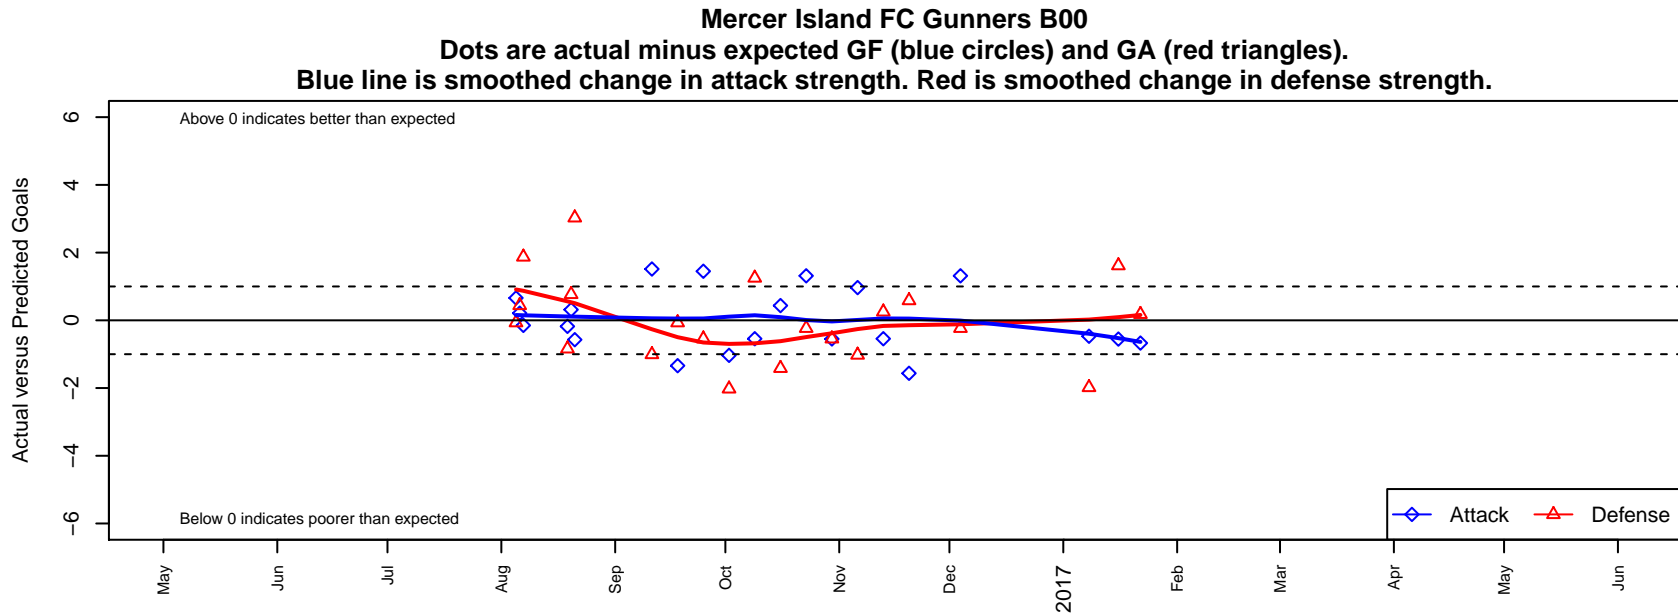

**attack and defense variance (black dot)
relative to other teams
and top 10 in region**

**attack and defense rating
relative to others at age
and all opponents in last 13 months**

Mercer Island FC Gunners B00

Mercer Island FC
Mercer Island, WA
B00 total strength=1141
attack=3.76 defense=2.83
fall league = NPSL Div 2 (00) U17
notes= Ford 2013, Snyder 2014-6

alt names used:
MI Gunners
MIFC B00 Gunners
MI Gunners
MIFC Gunners 00 – Snyder

Venues played:
2016 Eastside FC Cup BU17
2016 Xtreme Cup BU17
2016 NPSL Division 2 (00) U17
2016 Founders Cup B00 Div A