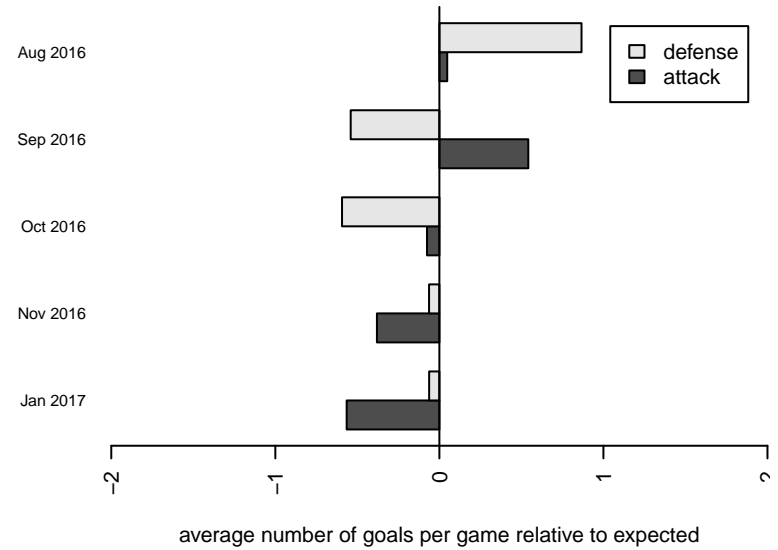

Performance relative to 13 month average