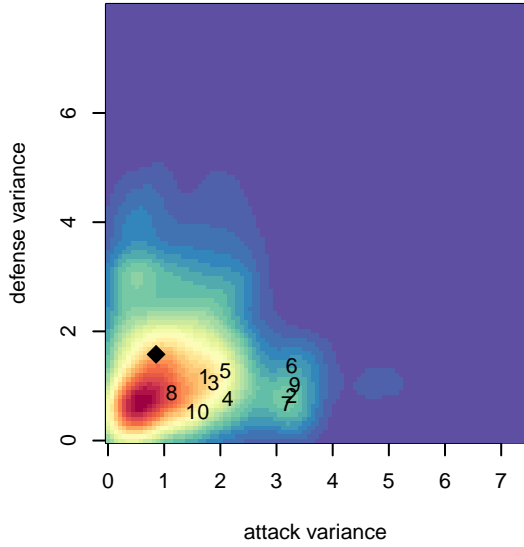

Mercer Island FC Gunners B00

Mercer Island FC
Mercer Island, WA
B00 total strength=1141
attack=3.76 defense=2.83
fall league = NPSL Div 2 (00) U17
notes= Ford 2013, Snyder 2014-6

alt names used:
MI Gunners
MIFC B00 Gunners
MI Gunners
MIFC Gunners 00 – Snyder

Venues played:
2016 Eastside FC Cup BU17
2016 Xtreme Cup BU17
2016 NPSL Division 2 (00) U17
2016 Founders Cup B00 Div A

**attack and defense variance (black dot)
relative to other teams
and top 10 in region**