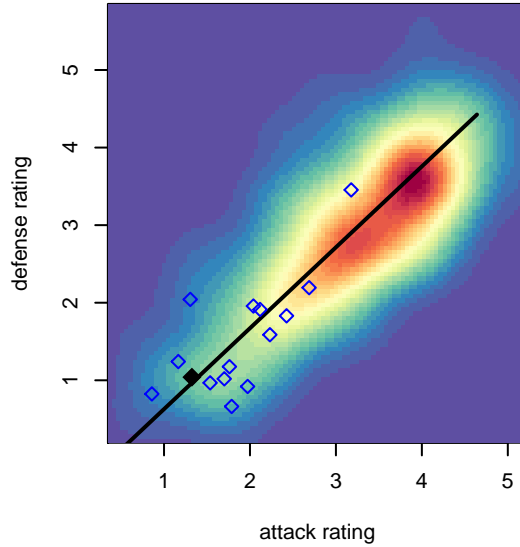

**attack and defense rating
relative to others at age
and all opponents in last 13 months**