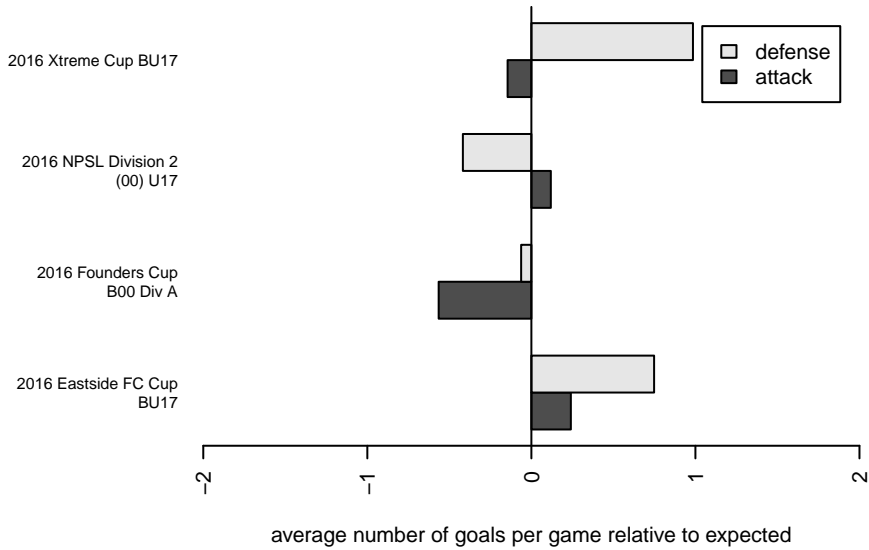

Performance relative to 13 month average